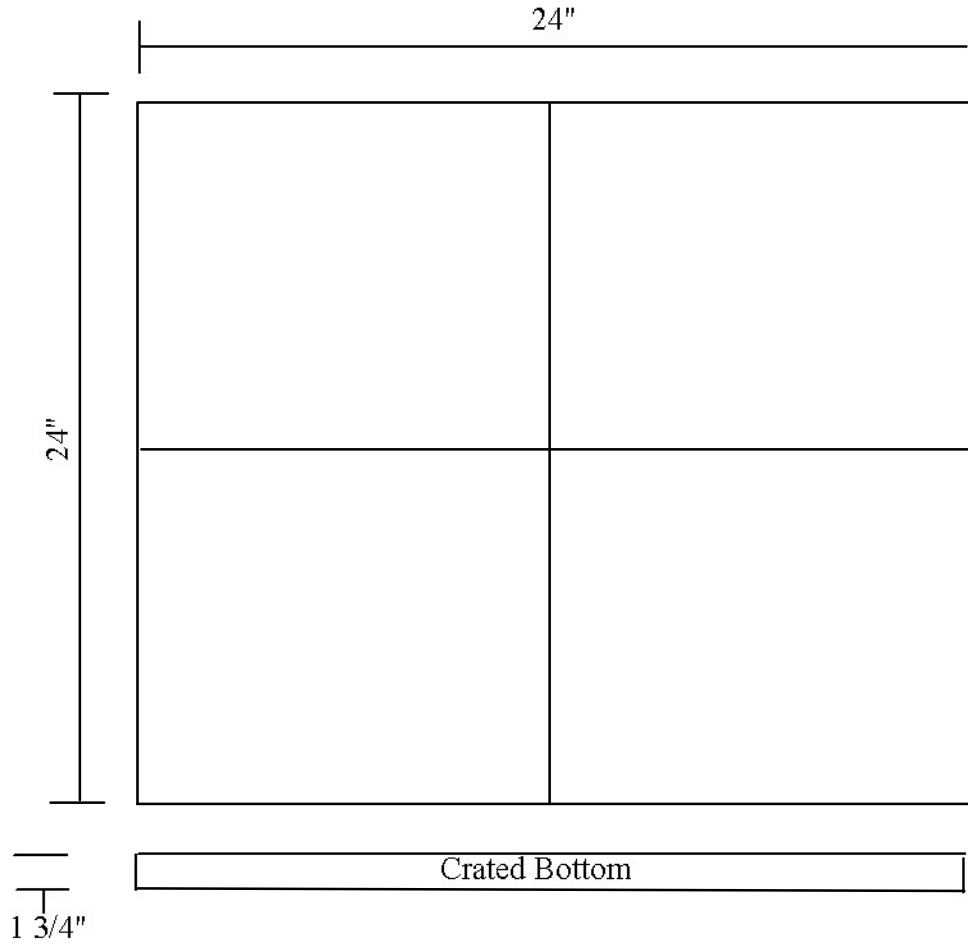

Part Number	Description
R17T2424	24"x24"x13/4"

Pierceton Rubber Products, Inc. 3076 S. 900 E. Pierceton, IN 46562	
Entered	Part Number
TB	R17T2424