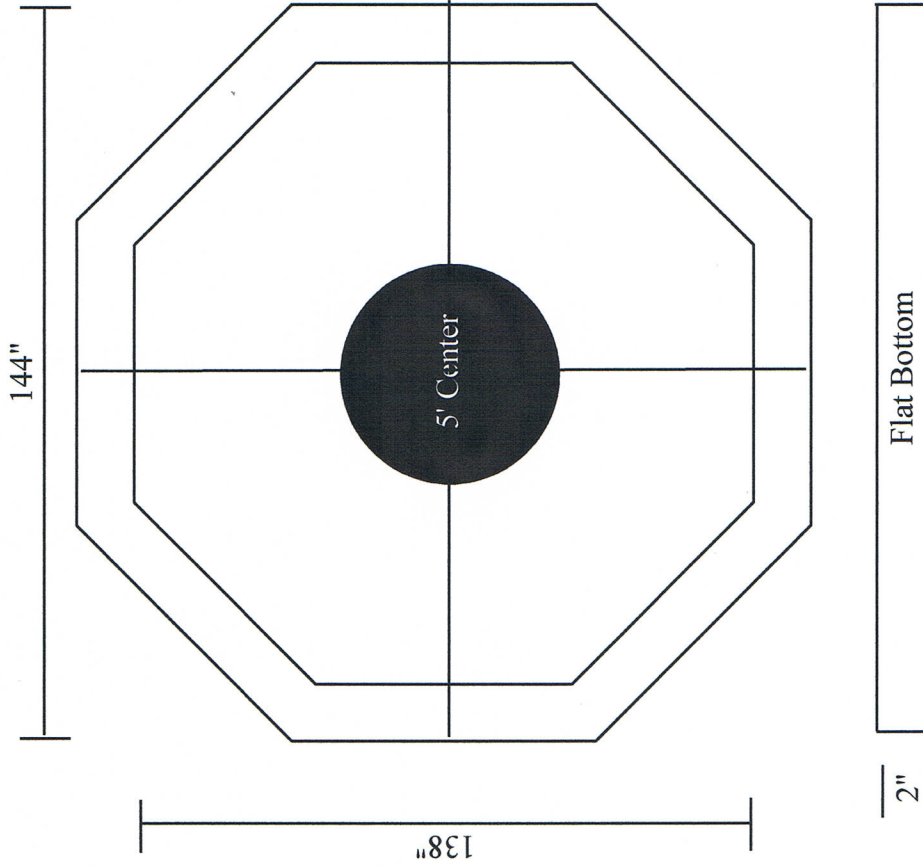

Part Number	Description
R20MGR612	4-72"x72"x2"

Piercetron Rubber Products, Inc. 3076 S. 900 E. Piercetron, IN 46562	
Entered	Part Number
TB	R20MGR612