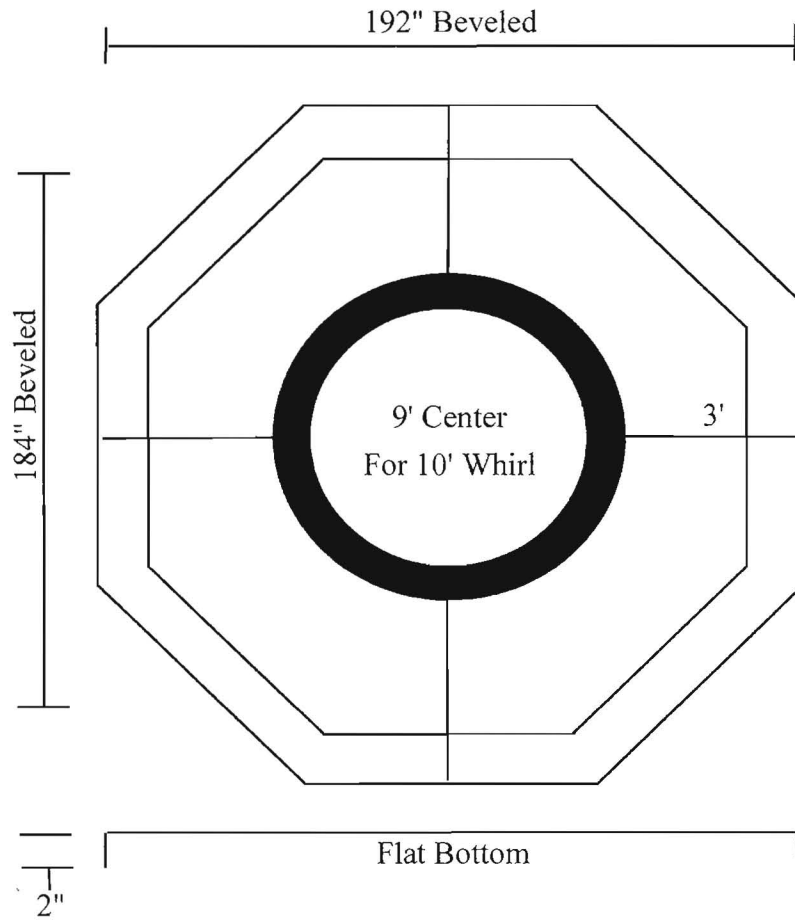

Part Number	Description
R20MGR816	4-96"x96"x2"

Pierceton Rubber Products, Inc. 3076 S. 900 E. Pierceton, IN 46562	
Entered	Part Number
TB	R20MGR816