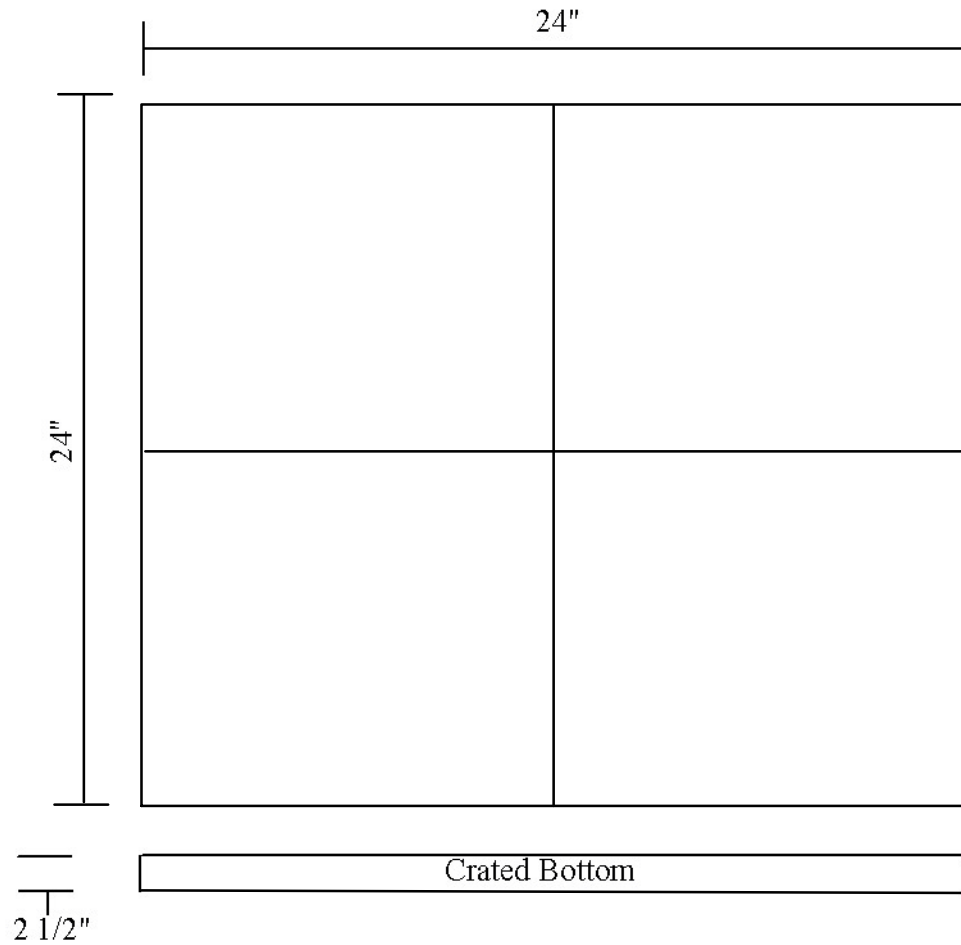

Part Number	Description
R25T2424	24"x24"x2 1/2"

Pierceton Rubber Products, Inc. 3076 S. 900 E. Pierceton, IN 46562	
Entered	Part Number
TB	R25T2424