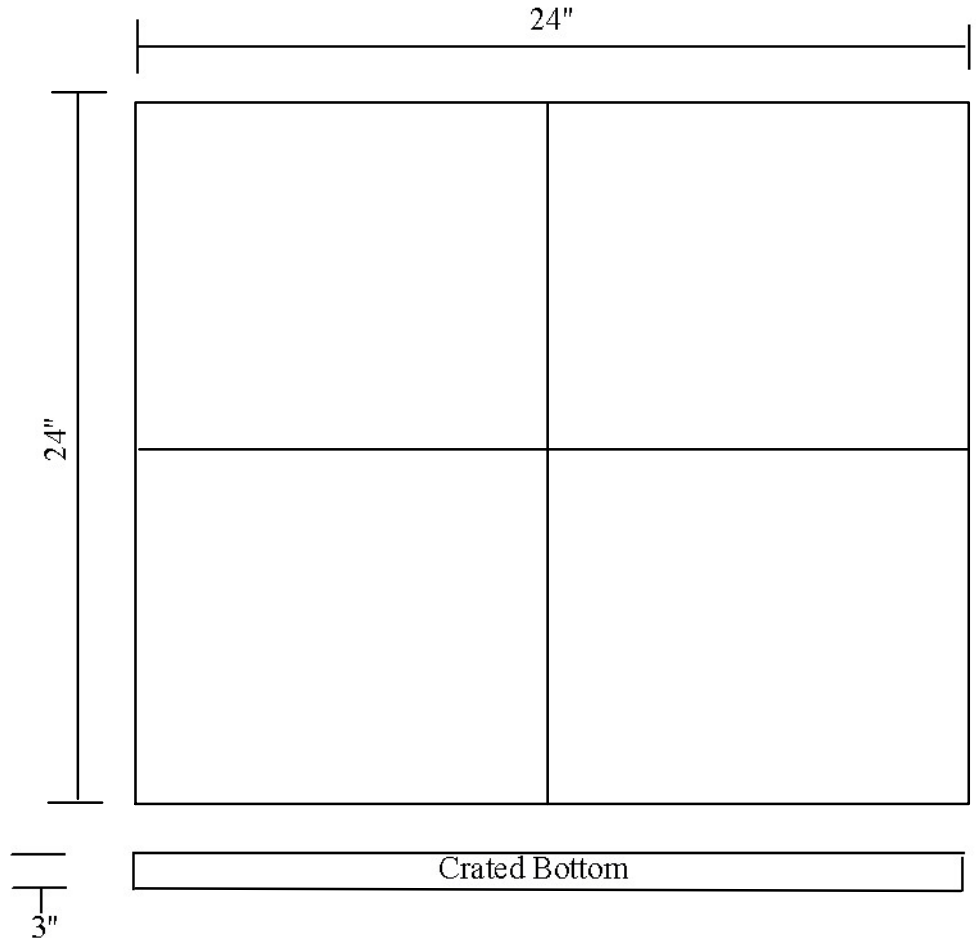

Part Number	Description
R30T2424	24"x24"x3"

Pierceton Rubber Products, Inc. 3076 S. 900 E. Pierceton, IN 46562	
Entered	Part Number
TB	R30T2424