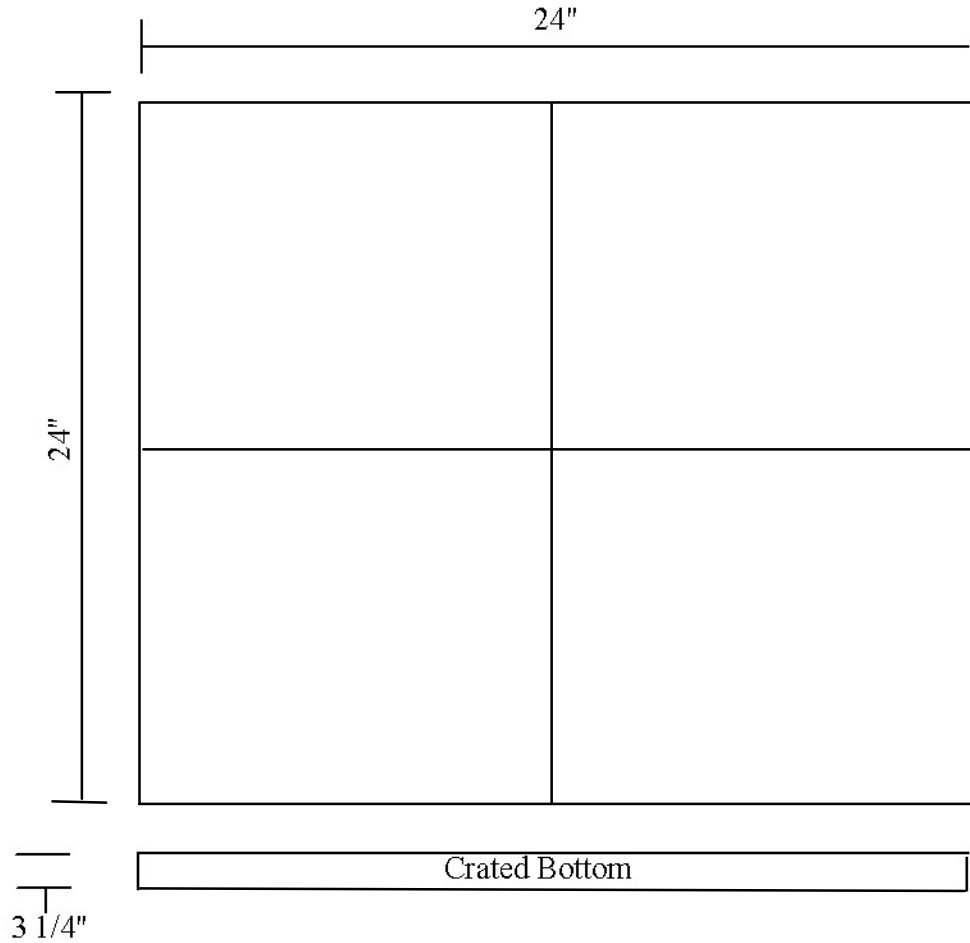

| Part Number | Description    |
|-------------|----------------|
| R32T2424    | 24"x24"x3 1/4" |

|  |             |
|--|-------------|
| Pierceton Rubber Products, Inc.<br>3076 S. 900 E.<br>Pierceton, IN 46562 |             |
| Entered  | Part Number |
| TB   | R32T2424    |