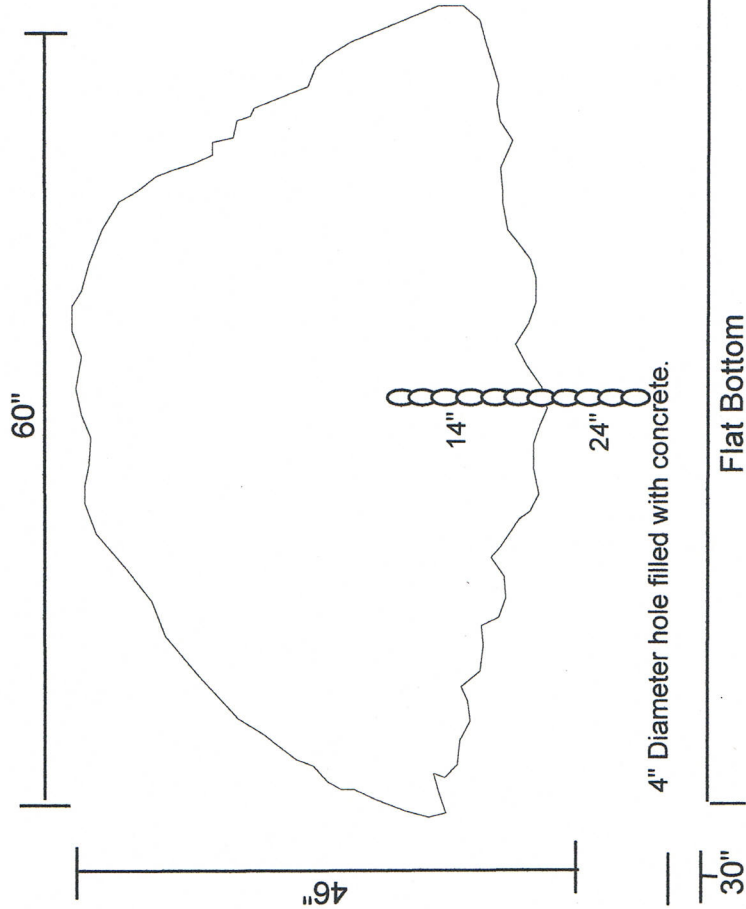

Part Number	Description
DB6002-L	60"x46"x30"

Piercetron Rubber Products, Inc. 3076 S. 900 E. Piercetron, IN 46562	
Entered	Part Number
TB	DB6002-L