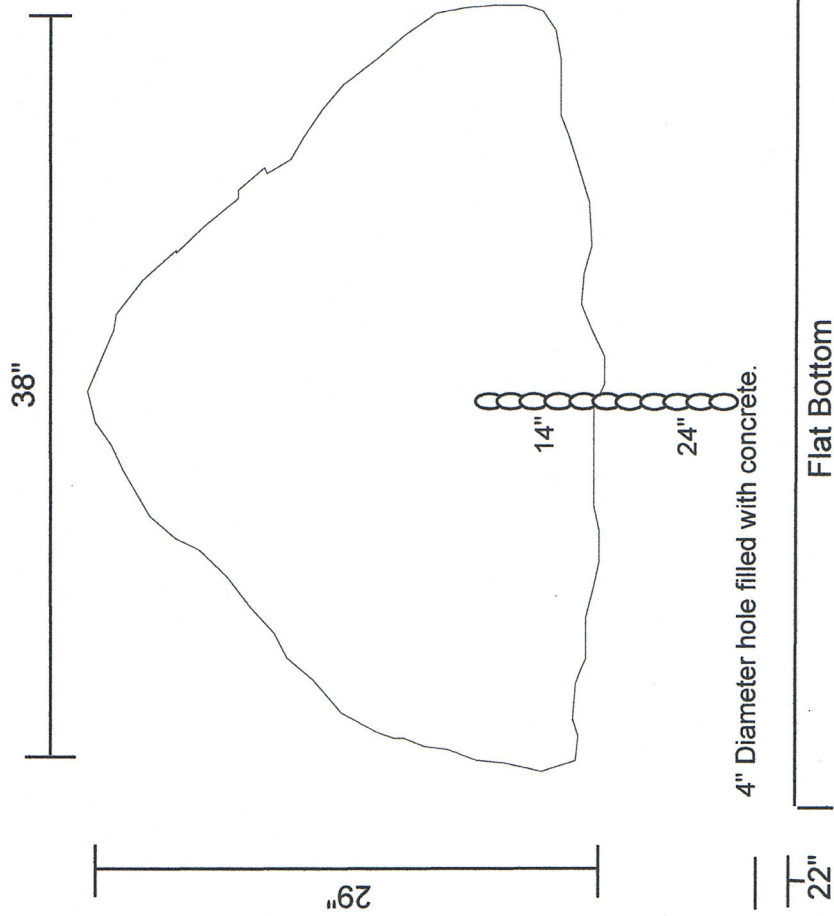

Part Number	Description
DB6002-M	38"x29"x22"

Piercetron Rubber Products, Inc. 3076 S. 900 E. Piercetron, IN 46562	
Entered	Part Number
TB	DB6002-M