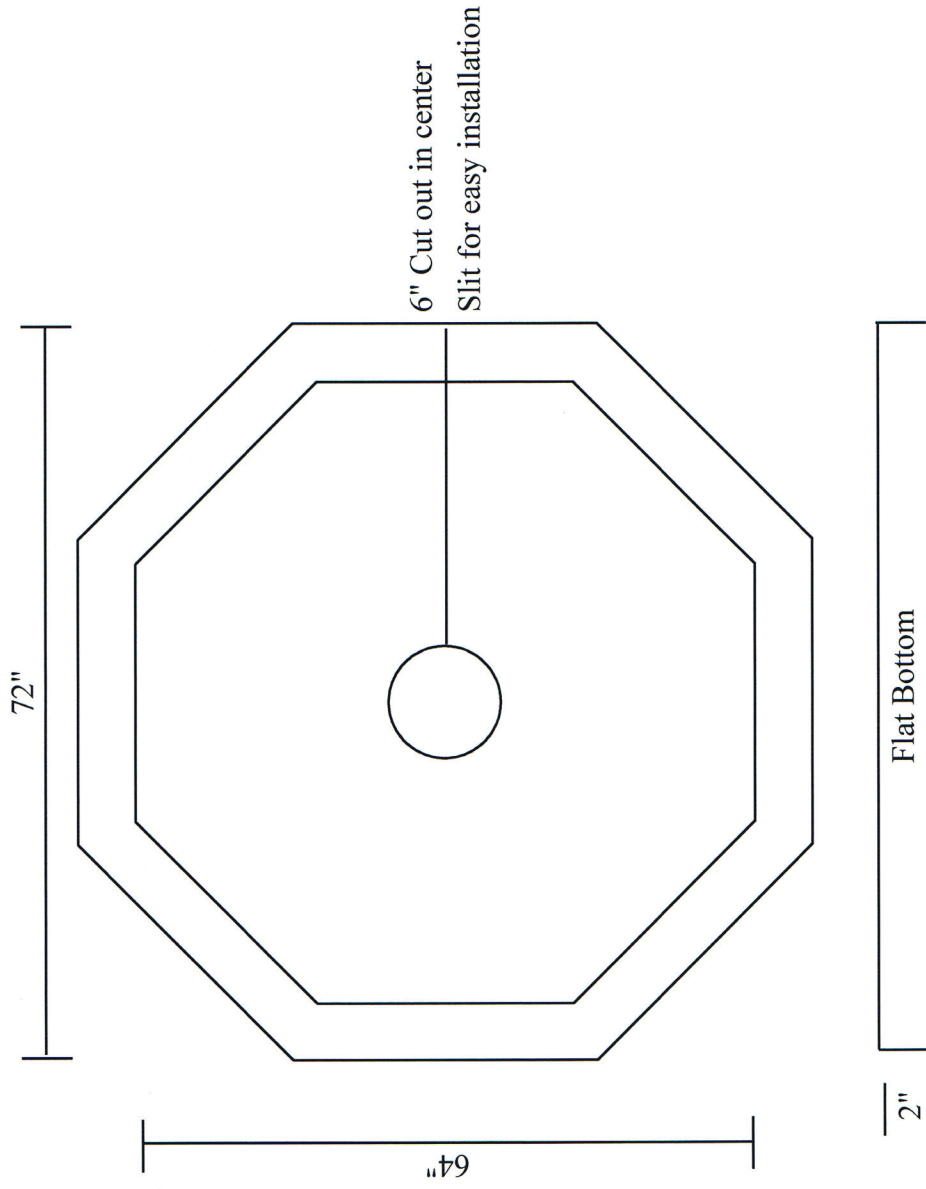

Part Number	Description
R20BS7272	72"x72"x2"

Piercetron Rubber Products, Inc. 3076 S. 900 E. Piercetron, IN 46562	
Entered	Part Number
TB	R20BS7272